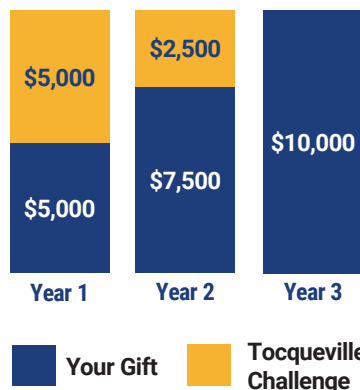

TOCQUEVILLE SOCIETY NEW MEMBER MATCH

If your current gift to United Way is $5,000 or less, you can "step up" to a $10,000 gift over the next two years. Simply contribute $5,000 this year, $7,500 next year and $10,000 the following year.

The match will augment your gift in 2023 and 2024, making the total gift $10,000 each year. You will be recognized as a Tocqueville Society member during the entire "step up" process.